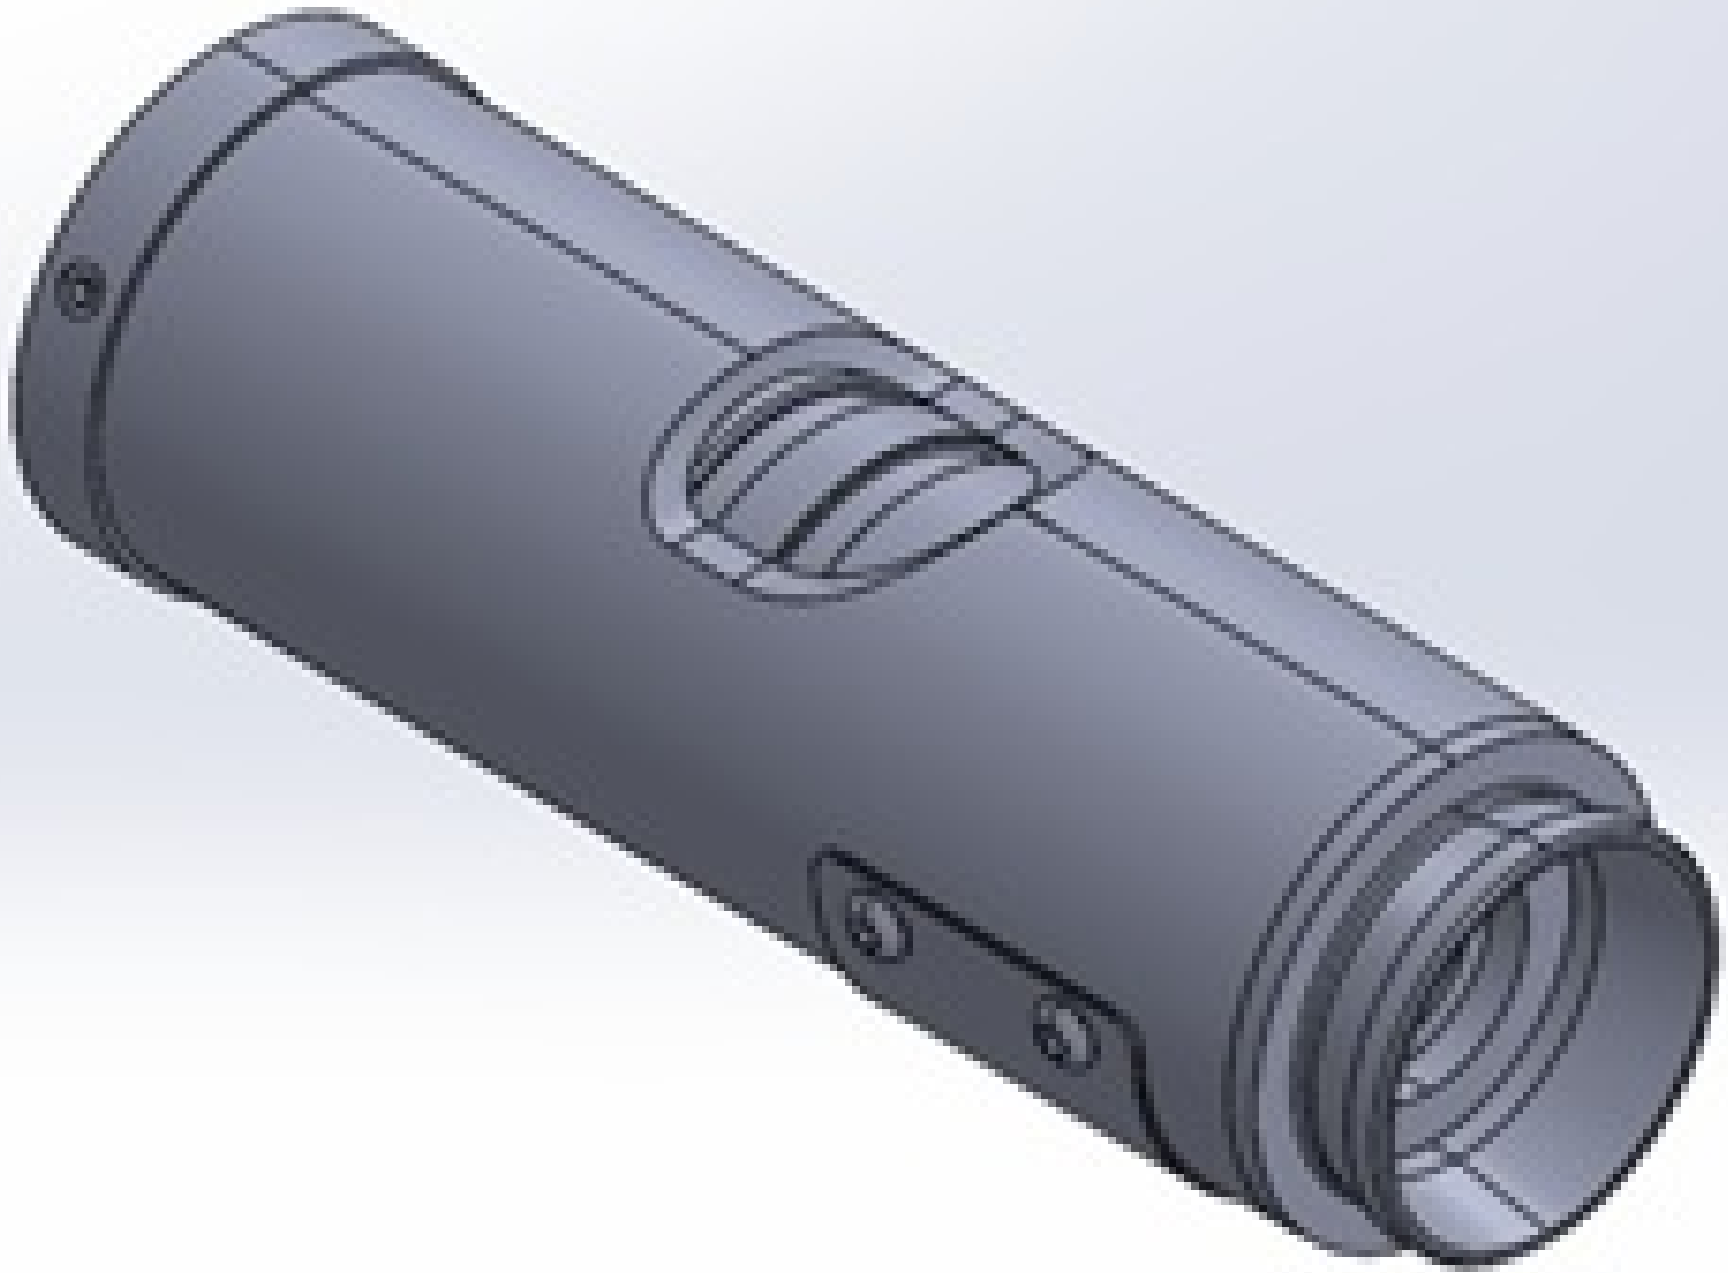

12.5X Zoom Module, Manual

Stock #89-881 [CONTACT US](#)

- 1 + S$3,308⁰⁰

ADD TO CART

Volume Pricing

Qty 1+	S$3,308.00 each
Need More?	Request Quote

Product Downloads

General

Zoom Module (One Required) **Note:**

Modular High Magnification Zoom Lens **Type:**

12.5X Zoom Module, Manual **Title:**

Optical Properties

12.5X **Magnification:**

Regulatory Compliance