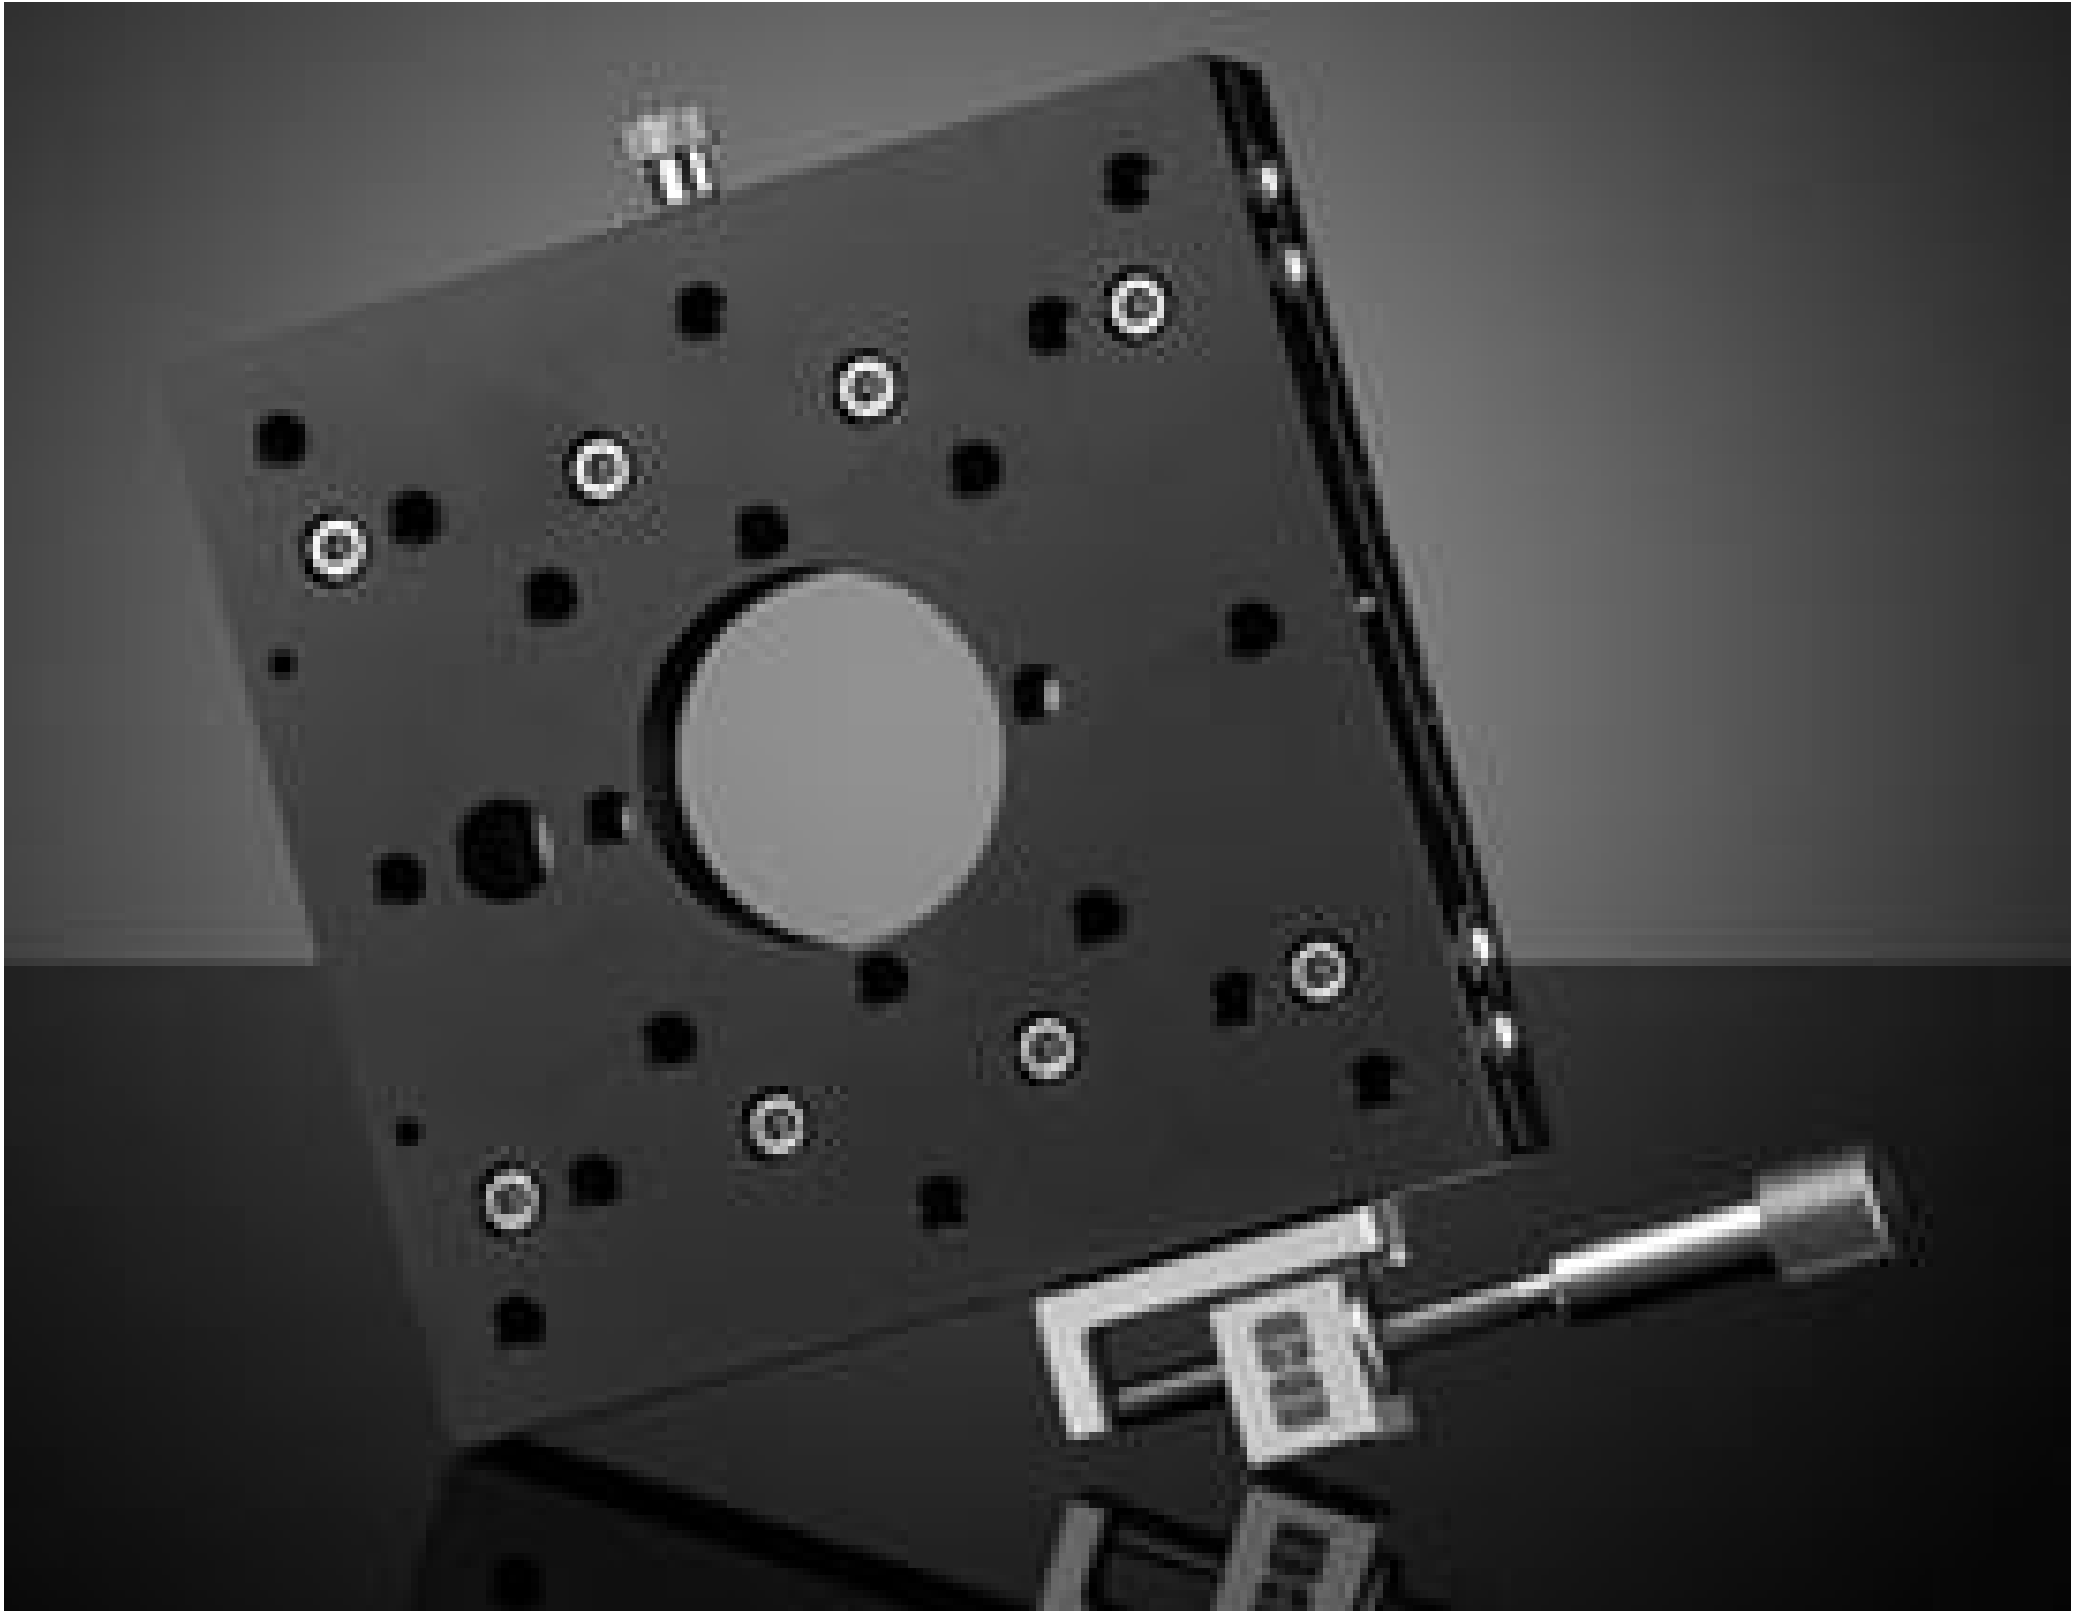

TECHSPEC® 125mm, Side Drive, Thru-Hole, English Stage

Stock #66-465 **8 In Stock**

⊖ 1 ⊕ **\$994.00**

ADD TO CART

Volume Pricing	
Qty 1-2	\$994.00 each
Qty 3+	\$867.30 each
Need More?	Request Quote

Product Downloads

General

English **Type:**

Physical & Mechanical Properties

Linear (X) **Type of Movement:**

Crossed Roller Bearing **Guide System:**

Side Drive **Drive Orientation:**