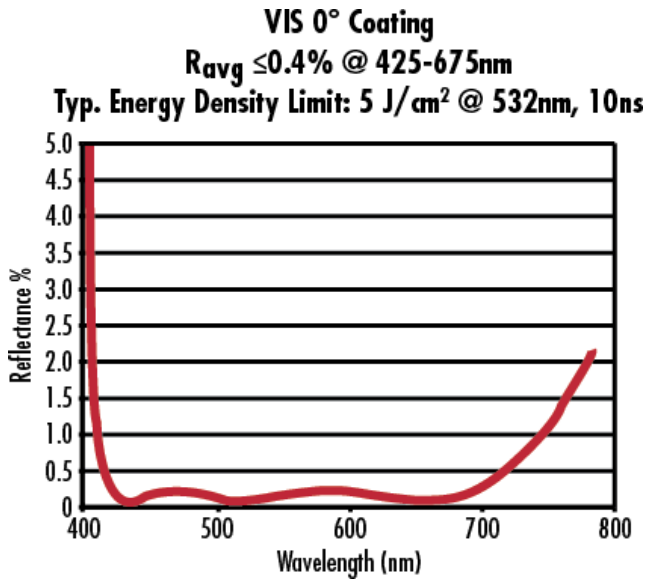

Optical Properties

Coating:
VIS 0° (425-675nm)

Coating Specification:
R_{avg} ≤ 0.4% @ 425 - 675nm

Wavelength Range (nm):
425 - 675

Regulatory Compliance

Certificate of Conformance:
[View](#)

Product Details

- Kits Available for 12.5mm and 25mm Diameter Lenses
- MgF₂, VIS 0°, and VIS-NIR Coating Options
- Compatible with [Tube](#) and [Optical Cage System](#) Mechanics
- Note: Potential change of packaging

TECHSPEC® Achromatic Lens Kits contain our highest quality optics with various effective focal lengths to fit our optics mounts. All lenses feature an Anti-Reflection coating. For complete specifications on each lens within each kit, please refer to the table in the Technical Information tab.

Note: Due to supply chain issues, our kits may be delivered with an alternative packaging solution in place of a wooden box. For any questions, please contact kits@edmundoptics.com.

Technical Information

Lens Specifications			Coating Options		
Effective Focal Length EFL	Back Focal Length BFL	f/#	MgF₂ Coating	VIS 0° Coating	VIS-NIR Coating
14mm	9.92mm	1.1	#45-209	#47-660	#49-321
20mm	16.45mm	1.6	#32-309	#47-661	#49-322
25mm	21.47mm	2.0	#32-311	#47-662	#49-323
30mm	26.12mm	2.4	#32-313	#47-663	#49-324
35mm	32.5mm	2.8	#45-210	#47-664	#49-325
40mm	37.54mm	3.2	#32-315	#47-665	#49-326
45mm	42.52mm	3.6	#45-136	#47-666	#49-327
50mm	47.61mm	4.0	#32-317	#47-667	#49-328
60mm	57.59mm	4.8	#45-137	#47-668	#49-329
75mm	72.35mm	6.0	#32-882	#47-669	#49-330
80mm	78.40mm	6.4	#45-409	#47-670	#49-331
90mm	88.47mm	7.2	#45-410	#47-671	#49-332
100mm	97.92mm	8.0	#45-265	#47-672	#49-333

Lens Specifications			Coating Options		
Effective Focal Length EFL	Back Focal length BFL	f/#	MgF₂ Coating	VIS 0° Coating	VIS-NIR Coating
30.0mm	22.23mm	1.2	#45-211	#47-633	#49-352
35.0mm	27.55mm	1.4	#32-319	#47-634	#49-353
40.0mm	33.26mm	1.6	#32-321	#47-635	#49-354
45.0mm	39.28mm	1.8	#45-212	#47-636	#49-355
50.0mm	43.53mm	2	#32-323	#47-637	#49-356
60.0mm	52.23mm	2.4	#32-724	#47-638	#49-357
75.0mm	70.39mm	3	#32-325	#47-639	#49-358