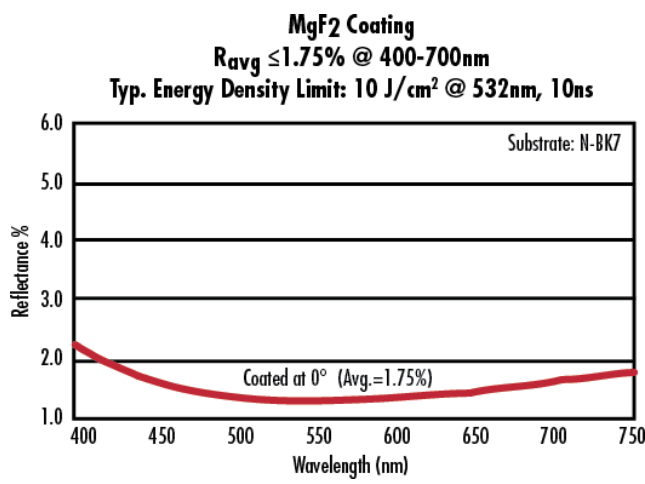

Optical Properties

Coating:
MgF₂ (400-700nm)

Coating Specification:
R_{avg} ≤ 1.75% @ 400 - 700nm

Wavelength Range (nm):
400 - 700

Regulatory Compliance

Reach 174:
[Compliant](#)

RoHS 2015:
[Compliant](#)

Certificate of Conformance:
[View](#)

Product Details

- Kits Available for 12.5mm and 25mm Diameter Lenses
- MgF₂, VIS 0°, and VIS-NIR Coating Options
- Compatible with [Tube](#) and [Optical Cage System](#) Mechanics
- Note: Potential change of packaging

TECHSPEC® Achromatic Lens Kits contain our highest quality optics with various effective focal lengths to fit our optics mounts. All lenses feature an Anti-Reflection coating. For complete specifications on each lens within each kit, please refer to the table in the Technical Information tab.

Note: Due to supply chain issues, our kits may be delivered with an alternative packaging solution in place of a wooden box. For any questions, please contact kits@edmundoptics.com.

Technical Information

Lens Specifications			Coating Options		
Effective Focal Length EFL	Back Focal Length BFL	f/#	MgF₂ Coating	VIS 0° Coating	VIS-NIR Coating
14mm	9.92mm	1.1	#45-209	#47-660	#49-321
20mm	16.45mm	1.6	#32-309	#47-661	#49-322
25mm	21.47mm	2.0	#32-311	#47-662	#49-323
30mm	26.12mm	2.4	#32-313	#47-663	#49-324
35mm	32.5mm	2.8	#45-210	#47-664	#49-325
40mm	37.54mm	3.2	#32-315	#47-665	#49-326
45mm	42.52mm	3.6	#45-136	#47-666	#49-327
50mm	47.61mm	4.0	#32-317	#47-667	#49-328
60mm	57.59mm	4.8	#45-137	#47-668	#49-329
75mm	72.35mm	6.0	#32-882	#47-669	#49-330
80mm	78.40mm	6.4	#45-409	#47-670	#49-331
90mm	88.47mm	7.2	#45-410	#47-671	#49-332
100mm	97.92mm	8.0	#45-265	#47-672	#49-333

Lens Specifications			Coating Options		
Effective Focal Length EFL	Back Focal length BFL	f/#	MgF₂ Coating	VIS 0° Coating	VIS-NIR Coating
30.0mm	22.23mm	1.2	#45-211	#47-633	#49-352
35.0mm	27.55mm	1.4	#32-319	#47-634	#49-353
40.0mm	33.26mm	1.6	#32-321	#47-635	#49-354
45.0mm	39.28mm	1.8	#45-212	#47-636	#49-355
50.0mm	43.53mm	2	#32-323	#47-637	#49-356
60.0mm	52.23mm	2.4	#32-724	#47-638	#49-357