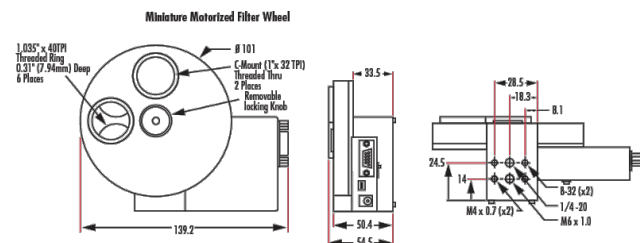

Product Details

- Manual or Automated Multi-Directional Control
- Interchangeable Filter Retaining Wheels
- Lightweight Design with Multiple Mounting Options

Miniature Motorized Filter Wheels are ideal for space constrained applications that require spectral selection, such as fluorescence microscopy, color CCD photography, or photometry. These stepper motor driven, optical encoder regulated filter wheels are designed to repeatedly select absolute positions either manually using a push button or remotely through an RS-232 or USB 2.0 interface. Miniature Motorized Filter Wheels feature two aperture positions, at 12:00 and 9:00, and a digital display which shows the current filter position. The six position filter wheel accepts 25mm filters, while the twelve position filter wheel accepts 12.5mm filters. The base of the unit features six threaded mounting holes to ease system integration, including one 1/4"-20, two #8-32, one M6, and two M4

Note: Accessories are available to increase or decrease compatible filter size.

Technical Information

#88-398

Quantity	Description
1	12.5mm Filter Wheel
1	12 Position Filter Retaining Wheel
1	5V DC Converter
1	USB 2.0A to USB Micro A (6ft cable)
1	RS-232 to RS-232 (6ft cable)
1	Software Flash Drive
2	Threaded Aperture Caps
6	Threaded 1/2" Filter Retaining Rings
1	5/64" Ball Driver
1	Operating Manual

#88-171

Quantity	Description
1	25mm Filter Wheel
1	6 Position Filter Retaining Wheel
1	5V DC Converter
1	USB 2.0A to USB Micro A (6ft cable)
1	RS-232 to RS-232 (6ft cable)
1	Software Flash Drive
2	Threaded Aperture Caps
6	Threaded 1" Filter Retaining Rings
1	5/64" Ball Driver
1	Operating Manual