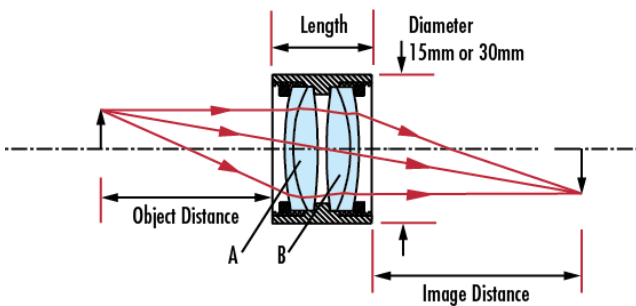

Regulatory Compliance	
Compliant	RoHS 2015:
Compliant	Reach 209:
View	Certificate of Conformance:

Product Details

- 15mm and 30mm Diameter Options
- AR Coated Lenses
- Mounted Achromatic Pairs Kits Available

TECHSPEC® Mounted Achromatic Lens Pairs combine popular TECHSPEC® Achromats into common configurations used for relay and projection applications. Packaged in slim-line aluminum housing, each pair is ready for integration into a host of OEM applications, eliminating the need to handle loose optics. 15.0mm pairs can be coupled into C-mount components using [Helicoid Barrel Accessory](#). TECHSPEC Mounted Achromatic Lens Pairs have also been oriented for optimum system performance. All lenses, 15.0mm and 30.0mm, are AR coated. Lower f# pairs may not be ideal for imaging applications depending on the performance requirements. Cylinder lenses can be incorporated into empty barrels in order to generate lines or sheets of light.

Technical Information

Coating Curves