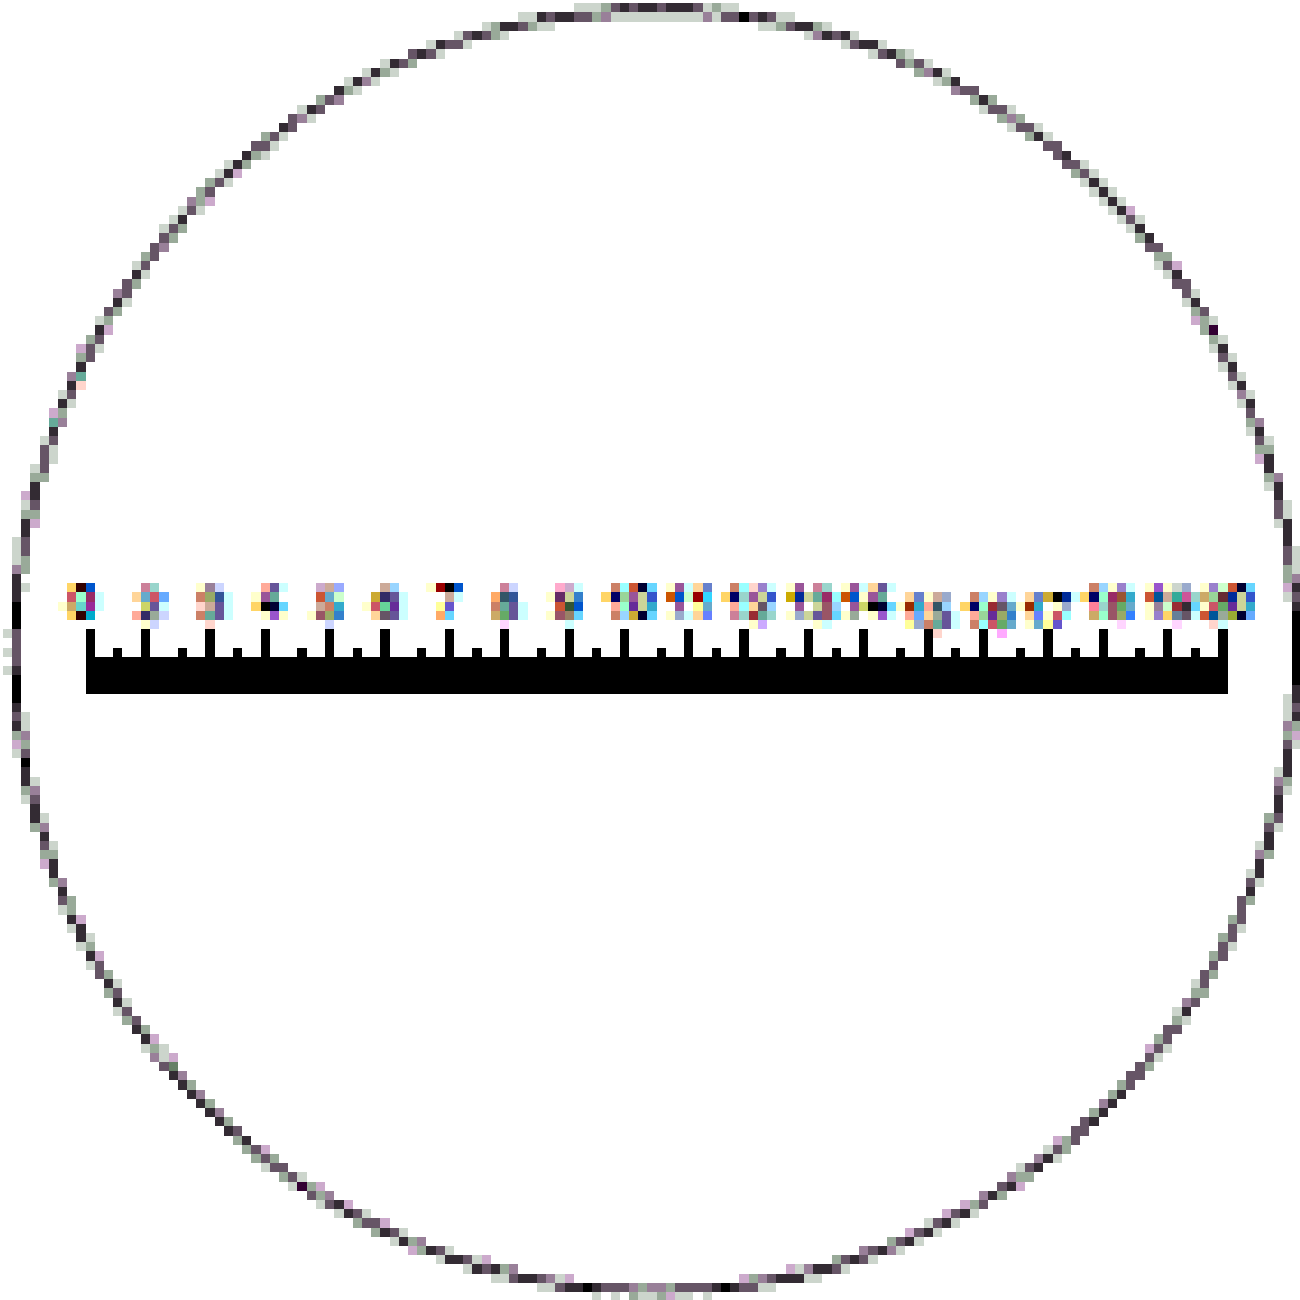

10X Illuminated Loupe w/ Linear Scale

Linear Scale

Stock #39-100 [CONTACT US](#)

⊖ 1 ⊕ **S\$254⁰⁰**

ADD TO CART

Volume Pricing

Qty 1-4	S\$254.80 each
Qty 5-9	S\$224.14 each
Qty 10+	S\$198.52 each
Need More?	Request Quote

Product Downloads

Physical & Mechanical Properties

Field of View (inches):
1.00

Diameter of Included Lens (inches):
0.75

Diameter of Compatible Reticle (mm):
35.00

1.75 **Height (inches):**

Optical Properties

10X **Magnification:**

0.65 **Working Distance (inches):**

Regulatory Compliance

[View](#) **Certificate of Conformance:**

Product Details

Illuminated Loupe with Scale

This magnifier is built into a fully removable flashlight-type assembly for illumination. Includes a hard-shell vinyl case. Requires two "C" batteries, not included. Unit measures 1-3/8" Dia x 7"L, weighs 3.5 oz 7X includes a 26mm diameter reticle with a scale of 0 - 20mm in 0.1mm increments. 10X includes a 35mm diameter reticle with a scale of 15 - 0 - 15mm in 0.1mm increments.

- 7X and 10X Magnifications Available
- Choose from Loupe, Illuminated Loupe and Loupe Sets
- Reticle Included with Each Option

Peak 7X or 10X Measuring Loupes come with a removable glass reticle scale placed in direct contact with the work to be measured for precise comparison. Additional [reticles](#) are also available. All models feature smooth-helicoid twist focus and fully coated achromatic lens systems for color correct flat field viewing. Peak 7X or 10X Measuring Loupes are offered in with a singular loupe, an illuminated loupe, and loupe sets. The included lens features a 0.75" diameter.