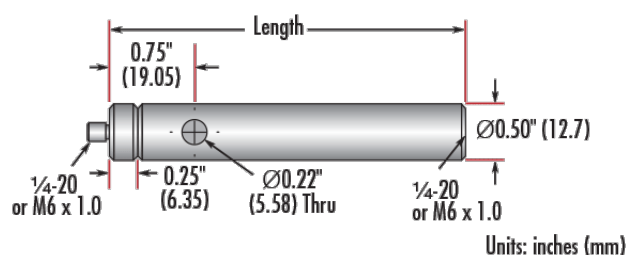

Threading & Mounting

Male Thread:
1/4-20

Regulatory Compliance

RoHS 2015:
Compliant

Certificate of Conformance:
View

REACH 241:
Compliant

Product Details

Adapter #58-983 is included. Additional [thread adapters](#) available separately.

- Male 8-32 or 1/4-20 Stud, Female 1/4-20 Base
- Posts Include Interchangeable Male Stud and Removable Base S.H.S.S.
- Available in Variety of Lengths
- [Metric Versions Also Available](#)

TECHSPEC® English Stainless Steel Mounting Posts include a 1/4" long male thread stud adapter that is easily interchangeable with other adapters to ensure compatibility between these posts and any optical mount. Removing the included adapter reveals female 8-32 threads on the post. Each optical post also has a thru-hole to allow an Allen wrench or other tool to rotate the post easily. Thread values are laser engraved on each post for quick identification and integration. TECHSPEC English Stainless Steel Mounting Posts are offered in a variety of lengths. [Metric Versions are also available for purchase.](#)

Technical Information

#68-230		
Stock No.	Description	Qty
#59-751	Steel Post, 1" Length	1
#59-752	Steel Post, 1.5" Length	1
#58-999	Steel Post, 2" Length	2
#59-754	Steel Post, 3" Length	2
#59-000	Steel Post, 4" Length	2
#59-008	Steel Post, 6" Length	1
#59-009	Steel Post, 8" Length	1

#68-229		
Stock No.	Description	Qty
#58-960	Steel Post, 1" Length	1
#58-961	Steel Post, 1.5" Length	1
#58-962	Steel Post, 2" Length	2
#58-964	Steel Post, 3" Length	2
#58-965	Steel Post, 4" Length	2
#58-966	Steel Post, 6" Length	1
#58-967	Steel Post, 8" Length	1