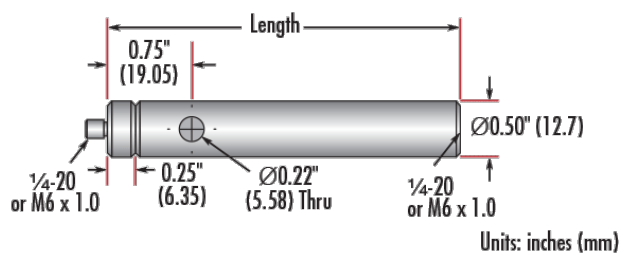

Threading & Mounting

1/4-20 **Male Thread:**

Regulatory Compliance

RoHS 2015:
Compliant

Certificate of Conformance:
View

REACH 241:
Compliant

Product Details

Adapter #58-983 is included. Additional [thread adapters](#) available separately.

- Male 8-32 or 1/4-20 Stud, Female 1/4-20 Base
- Posts Include Interchangeable Male Stud and Removable Base S.H.S.S.
- Available in Variety of Lengths
- [Metric Versions Also Available](#)

TECHSPEC® English Stainless Steel Mounting Posts include a 1/4" long male thread stud adapter that is easily interchangeable with other adapters to ensure compatibility between these posts and any optical mount. Removing the included adapter reveals female 8-32 threads on the post. Each optical post also has a thru-hole to allow an Allen wrench or other tool to rotate the post easily. Thread values are laser engraved on each post for quick identification and integration. TECHSPEC English Stainless Steel Mounting Posts are offered in a variety of lengths. [Metric Versions are also available for purchase.](#)

Technical Information

#68-230		
Stock No.	Description	Qty
#59-751	Steel Post, 1" Length	1
#59-752	Steel Post, 1.5" Length	1
#58-999	Steel Post, 2" Length	2
#59-754	Steel Post, 3" Length	2
#59-000	Steel Post, 4" Length	2
#59-008	Steel Post, 6" Length	1
#59-009	Steel Post, 8" Length	1

#68-229		
Stock No.	Description	Qty
#58-960	Steel Post, 1" Length	1
#58-961	Steel Post, 1.5" Length	1
#58-962	Steel Post, 2" Length	2
#58-964	Steel Post, 3" Length	2
#58-965	Steel Post, 4" Length	2
#58-966	Steel Post, 6" Length	1
#58-967	Steel Post, 8" Length	1