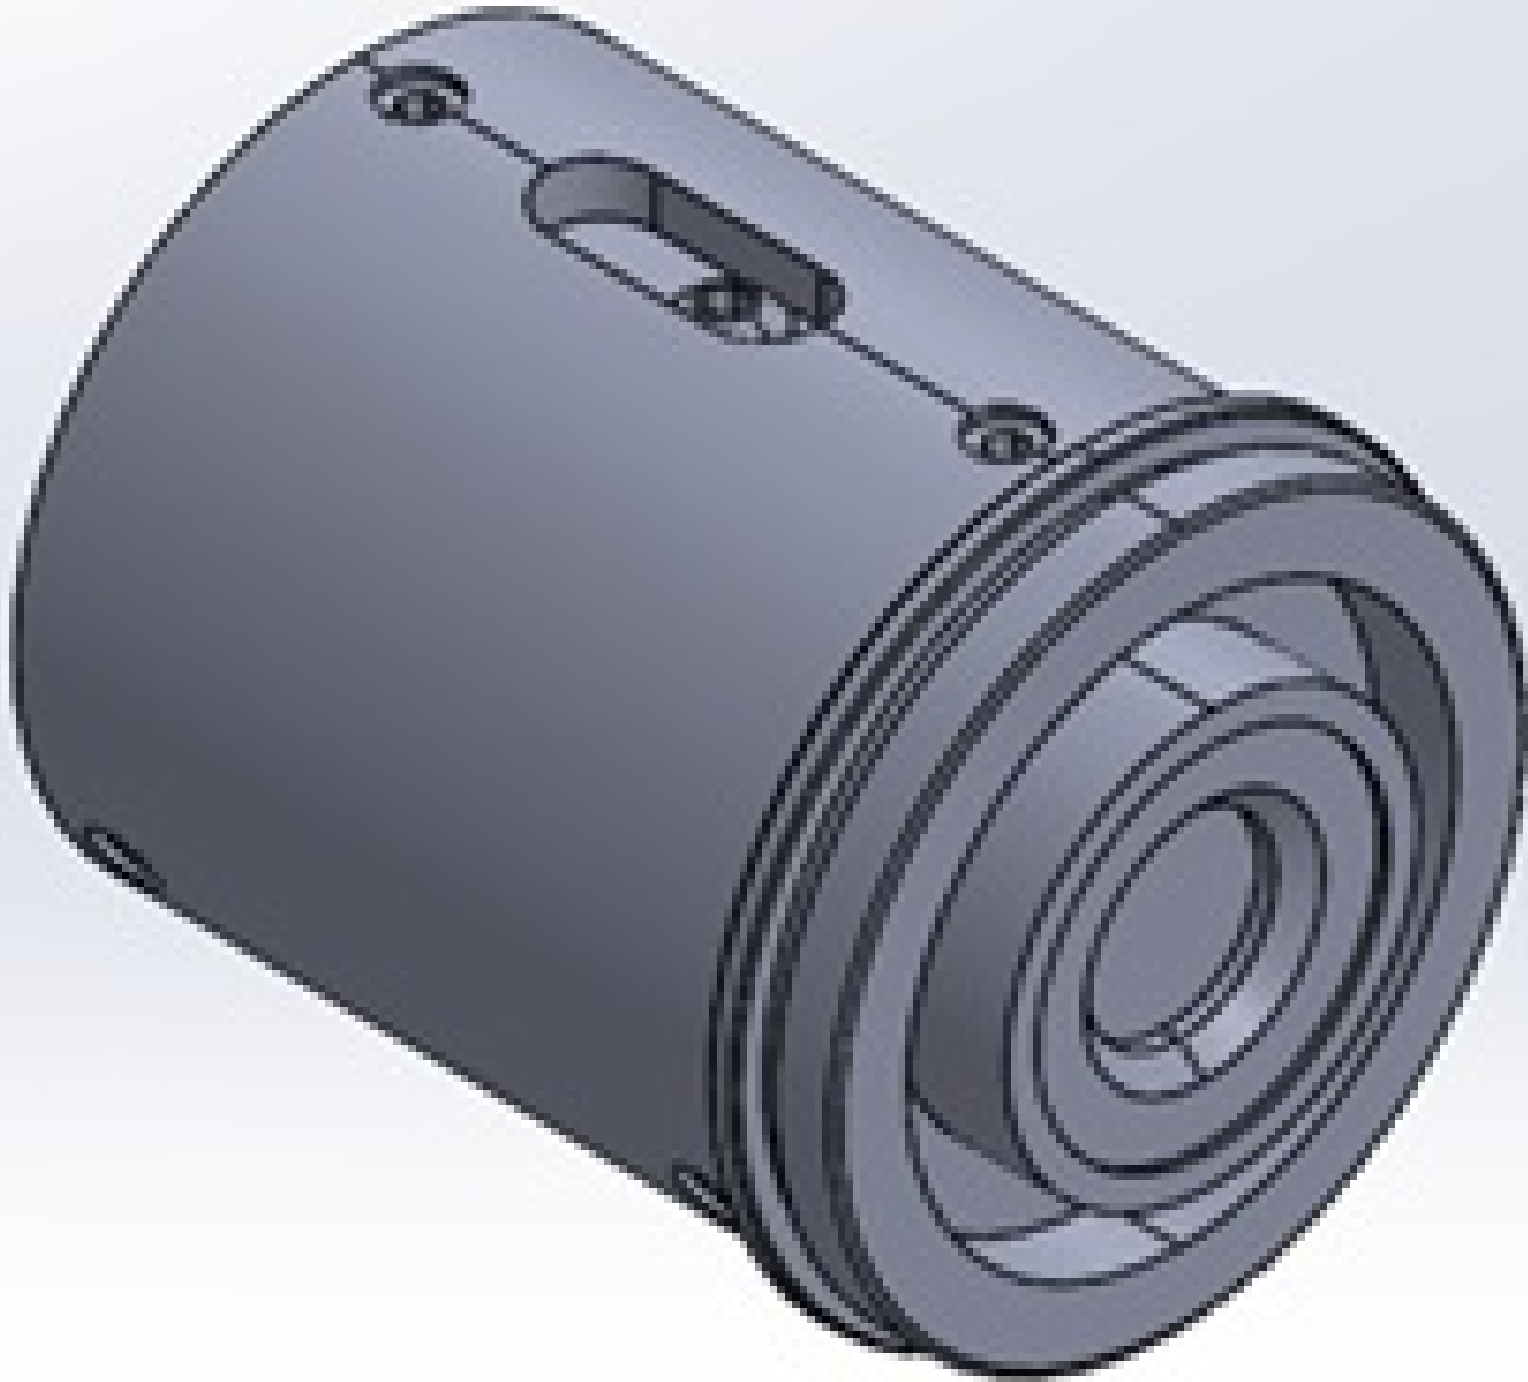

0.8X Mini-Camera Tube

Stock #89-872 [CONTACT US](#)

S\$1,273⁰⁰

ADD TO CART

Volume Pricing

Qty 1+	S\$1,273.00 each
Need More?	Request Quote

Product Downloads

General

Camera Tube (One Required)

Note:

Modular High Magnification Zoom Lens

Type:

0.8X Mini-Camera Tube

Title:

Optical Properties

0.8X

7X and 12.5X High Precision Zoom Lenses are modular lens systems that consist of a camera mount, camera tube, core module, lower function module, and lower lens. Added versatility is achieved by swapping out modules to change magnification, field of view, or the optical pathway. 7X and 12.5X High Precision Zoom Lenses are compatible with M26 x 36 TPI Mitutoyo-style objectives and with camera sensor coverages and mounts ranging from C-Mount to F-Mount and to 35mm DSLR cameras. 50/50 and 90° cubes are available to introduce right angle turns or to support multiple imaging paths. A motor controller for multi-axis zoom and focus functionality is also available and can be connected to USB, Ethernet, or RS-232/422/285 ports.