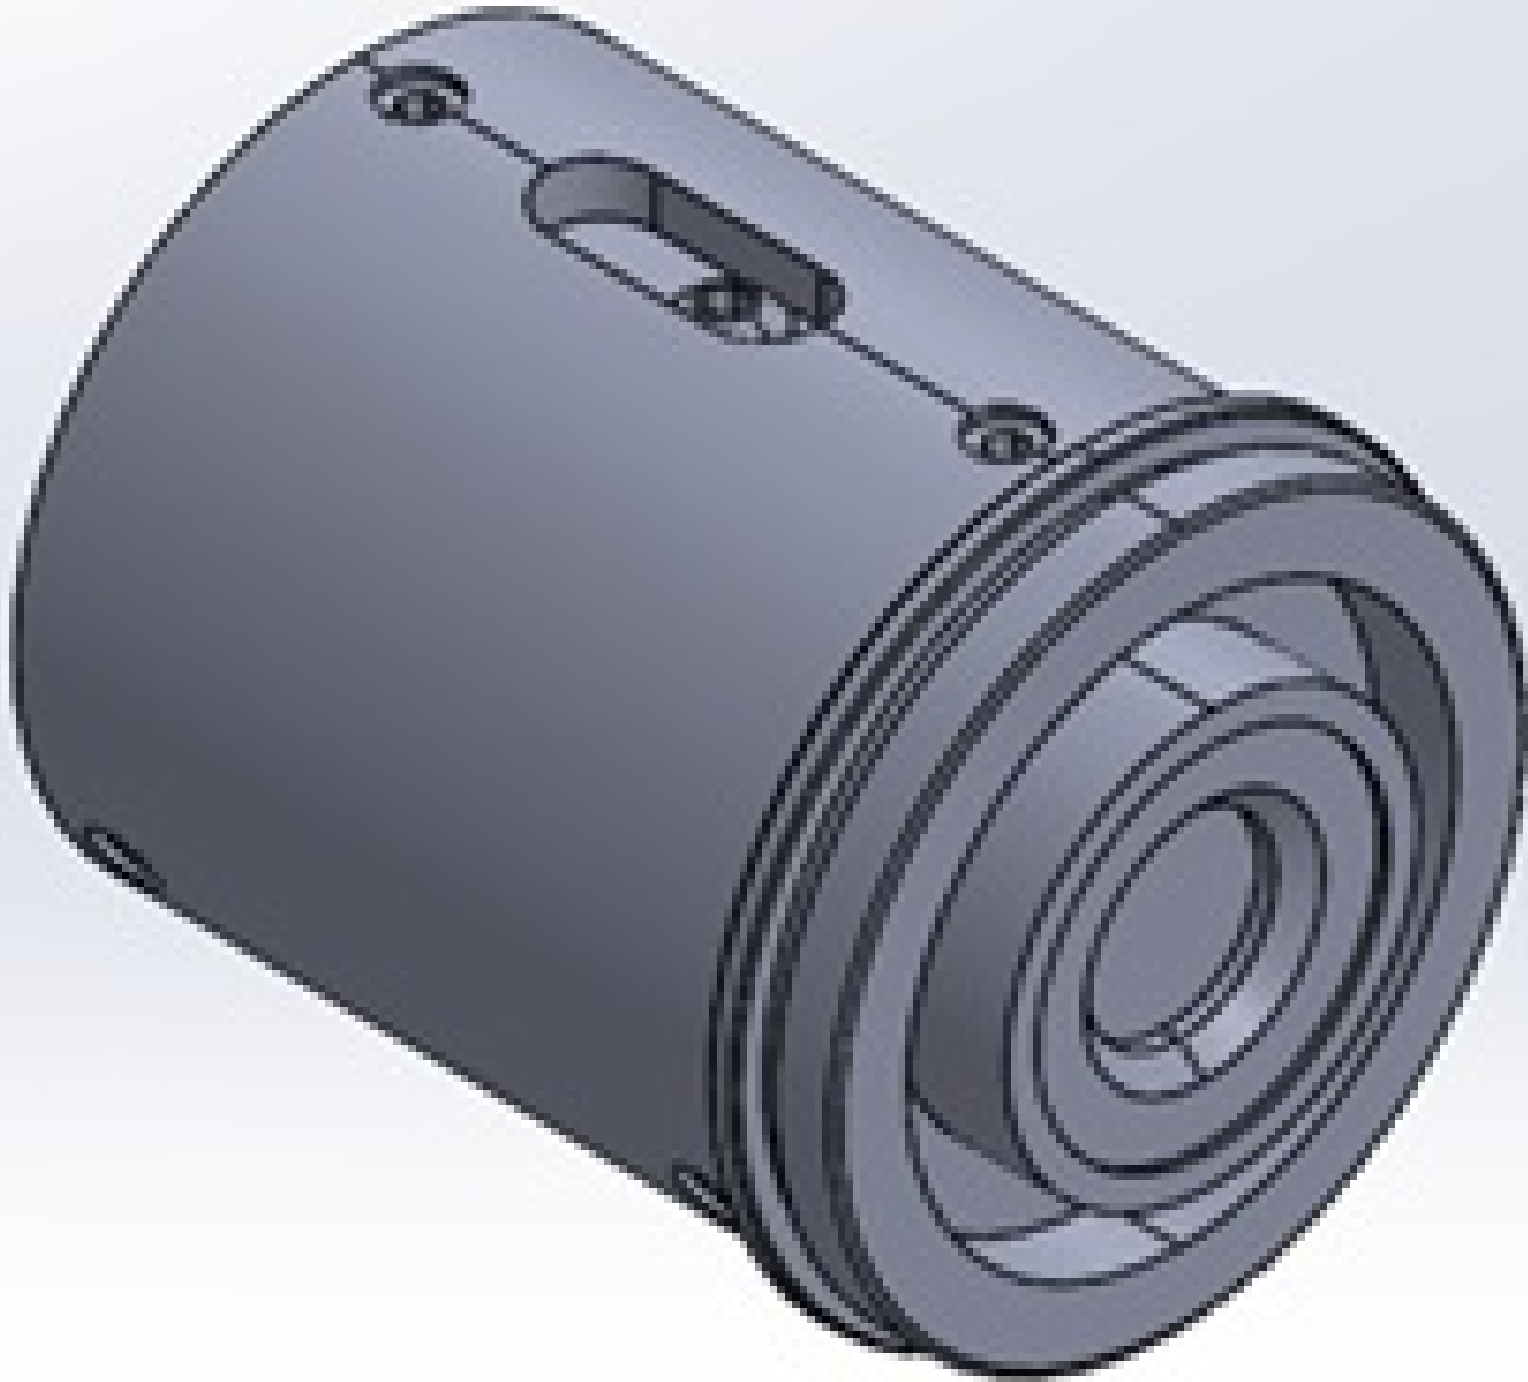

[See all 66 Products in Family](#)

0.8X Mini-Camera Tube

Stock #89-872 [CONTACT US](#)

⊖ 1 ⊕ **SS\$1,273⁰⁰**

ADD TO CART

Volume Pricing

Qty 1+	SS\$1,273.00 each
Need More?	Request Quote

Product Downloads

General

Camera Tube (One Required)

Note:

Modular High Magnification Zoom Lens

Type:

0.8X Mini-Camera Tube

Title:

Optical Properties

7X and 12.5X High Precision Zoom Lenses are modular lens systems that consist of a camera mount, camera tube, core module, lower function module, and lower lens. Added versatility is achieved by swapping out modules to change magnification, field of view, or the optical pathway. 7X and 12.5X High Precision Zoom Lenses are compatible with M26 x 36 TPI Mitutoyo-style objectives and with camera sensor coverages and mounts ranging from C-Mount to F-Mount and to 35mm DSLR cameras. 50/50 and 90° cubes are available to introduce right angle turns or to support multiple imaging paths. A motor controller for multi-axis zoom and focus functionality is also available and can be connected to USB, Ethernet, or RS-232/422/285 ports.