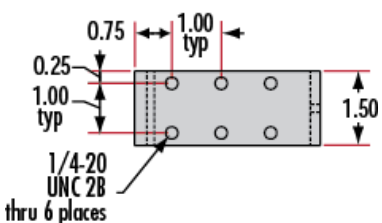

Dovetail Optical Rail Systems are designed for easy and stable installation and positioning of various optical components along the same axis. The rails feature slotted holes that allow them to be fixed to standard 1/4-20 TPI and M6 breadboards or optical tables. Carriers are available with different lengths and hole patterns to meet various mounting needs including options that are directly compatible with our [TECHSPEC® Manual Stages](#) for precision alignment. Carriers utilize a unique two-piece design to prevent the locking screws from contacting the rail and to allow easy attachment and removal. All Dovetail Optical Rail System parts are constructed of black anodized aluminum to minimize stray reflections or glare.

Note: Rails and carriers are sold separately.

Technical Information

Side Profile of Rail System

Large Carrier #55-340

Small Carrier #54-403

Medium Carrier #55-339

Large Carrier #55-404

Medium Carrier #55-341

Common Side Profile

Stock No.	L	A	B	C	D	# Slots	# Cbores
#54-401	12	6	4	—	—	3	—
#54-402	36	18	16	4	6	5	2

Dovetail Optical Rail

Units: inches