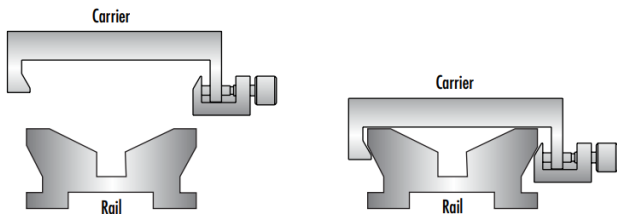

Hardware & Interface Connectivity

Manual	Type of Drive:
--------	----------------

Threading & Mounting

(3) M6 x 1.0 on 25mm	Mounting Threads:
----------------------	-------------------

Regulatory Compliance

Compliant	RoHS 2015:
View	Certificate of Conformance:
Compliant	REACH 241:

Product Details

- Wide Range of Carrier Length and Mounting Hole Options Available
- Low Profile Design with Smooth Movement
- Increased Stability and <1mrad Straight Line Accuracy

Dovetail Optical Rail Systems are designed for easy and stable installation and positioning of various optical components along the same axis. The rails feature slotted holes that allow them to be fixed to standard 1/4-20 TPI and M6 breadboards or optical tables. Carriers are available with different lengths and hole patterns to meet various mounting needs including options that are directly compatible with our [TECHSPEC® Manual Stages](#) for precision alignment. Carriers utilize a unique two-piece design to prevent the locking screws from contacting the rail and to allow easy attachment and removal. All Dovetail Optical Rail System parts are constructed of black anodized aluminum to minimize stray reflections or glare.

Note: Rails and carriers are sold separately.

Technical Information

Side Profile of Rail System

Large Carrier #55-340

Small Carrier #54-403

Medium Carrier #55-339

Large Carrier #55-404

Medium Carrier #55-341