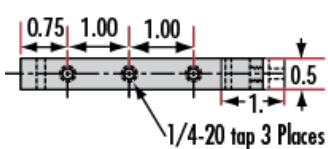

Dovetail Optical Rail Systems are designed for easy and stable installation and positioning of various optical components along the same axis. The rails feature slotted holes that allow them to be fixed to standard 1/4-20 TPI and M6 breadboards or optical tables. Carriers are available with different lengths and hole patterns to meet various mounting needs including options that are directly compatible with our [TECHSPEC® Manual Stages](#) for precision alignment. Carriers utilize a unique two-piece design to prevent the locking screws from contacting the rail and to allow easy attachment and removal. All Dovetail Optical Rail System parts are constructed of black anodized aluminum to minimize stray reflections or glare.

Note: Rails and carriers are sold separately.

Technical Information

Side Profile of Rail System

Large Carrier #55-340

Small Carrier #54-403

Medium Carrier #55-339

Large Carrier #55-404

Medium Carrier #55-341

Common Side Profile

Stock No.	L	A	B	C	D	# Slots	# Cbores
#54-401	12	6	4	—	—	3	—
#54-402	36	18	16	4	6	5	2

Dovetail Optical Rail

Units: inches