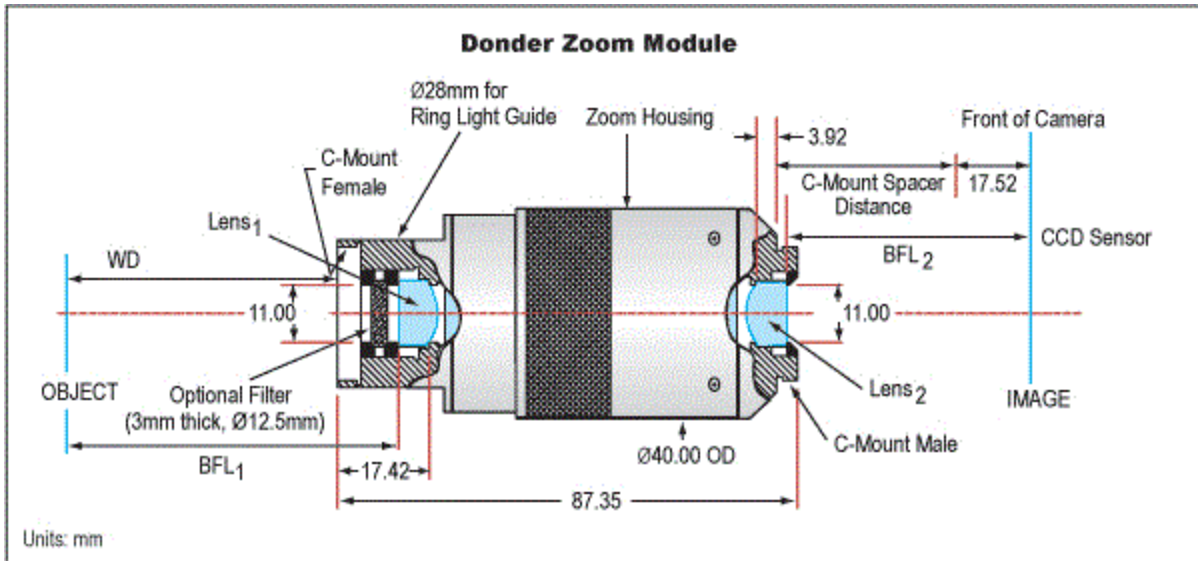

[All Products](#) / [Optics](#) / [Optical Assemblies](#) / [Alignment and Testing Accessories](#)

Donder Zoom Module

- Easily Build A Zoom Lens to Fit Your Specific Application
- Choose the Working Distance and Field of View to Meet Your Needs

Technical Information

Products

Title	Stock Number	Price	Buy
4:1 Magnification Ratio Donder Zoom Module	#55-406	S\$805.00	Contact Us

Copyright 2024, Edmund Optics Singapore Pte. Ltd, 18 Woodlands Loop #04-00, Singapore 738100